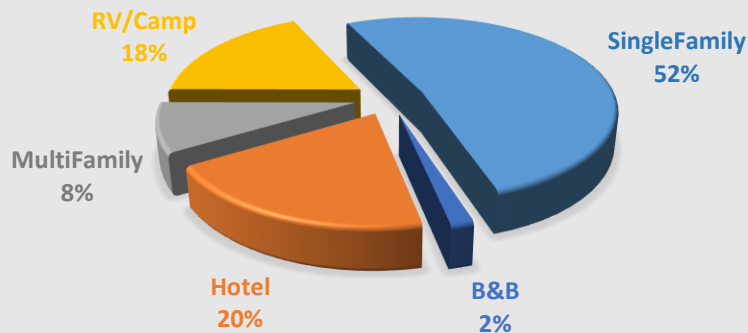

Tillamook County
Transient Lodging Tax Revenue
2015

By Location

(Rounded to nearest dollar)

Location	Quarter				Grand Total
	2015 Q1	2015 Q2	2015 Q3	2015 Q4	
Manzanita, Nehalem, Wheeler	10,890	18,851	42,526	13,020	85,286
Rockaway Beach	11,211	18,196	41,189	11,346	81,941
Tillamook, Bay City, Garibaldi	10,932	18,053	24,876	9,036	62,897
Uninc - Cloverdale	13,209	23,795	50,807	11,015	98,826
Uninc - Garibaldi	8,670	22,221	44,211	5,876	80,977
Uninc - Manzanita	25,928	62,175	170,322	44,551	302,976
Uninc - Neskowin	40,953	64,452	162,657	57,171	325,234
Uninc - Oceanside	64,854	106,061	242,629	74,853	488,397
Uninc - Pacific City	119,070	188,543	395,292	128,758	831,663
Uninc - Rockaway Beach	26,693	50,044	115,814	33,331	225,881
Uninc - Tillamook	15,170	36,256	65,487	15,098	132,011
Various - Online	4	13,969	18,463	7,242	39,678
Grand Total	347,583	622,616	1,374,272	411,297	2,755,768

By Lodging Type

Lodging Type	Quarter				Grand Total
	2015 Q1	2015 Q2	2015 Q3	2015 Q4	
B&B	4,645	10,325	22,856	7,023	44,848
Hotel	82,169	131,382	239,474	93,316	546,341
MultiFamily	35,491	54,480	112,104	35,582	237,657
RV/Camp	51,860	129,655	259,377	54,520	495,412
SingleFamily	173,418	296,774	740,461	220,857	1,431,509
Grand Total	347,583	622,616	1,374,272	411,297	2,755,768

2015 LODGING TYPE