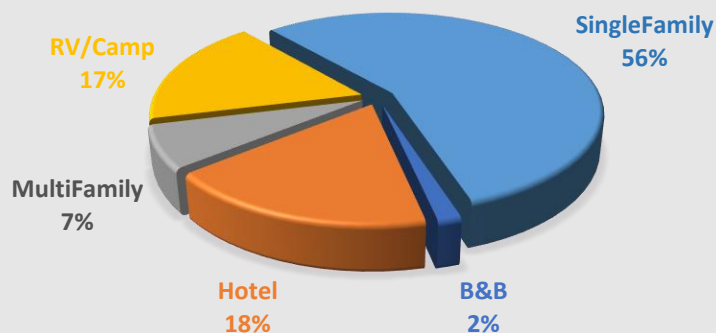

Tillamook County
Transient Lodging Tax Revenue
2018

By Location

(Rounded to nearest dollar)

Location	Quarter				Grand Total	Since 2014
	2018 Q1	2018 Q2	2018 Q3	2018 Q4		
Manzanita, Nehalem, Wheeler	11,831	24,702	49,725	14,212	100,469	29%
Rockaway Beach	11,652	22,329	47,858	12,798	94,637	44%
Tillamook, Bay City, Garibaldi	9,343	13,971	19,088	7,745	50,147	-25%
Uninc - Cloverdale	17,825	34,798	53,907	13,894	120,425	41%
Uninc - Garibaldi	13,452	30,110	53,651	11,495	108,708	49%
Uninc - Manzanita	52,883	111,630	181,068	49,201	394,782	56%
Uninc - Neskowin	42,283	78,328	155,795	39,893	316,300	20%
Uninc - Oceanside	63,239	115,096	209,190	67,843	455,368	10%
Uninc - Pacific City	144,080	289,743	535,603	183,528	1,152,954	59%
Uninc - Rockaway Beach	37,428	65,660	128,573	31,775	263,437	48%
Uninc - Tillamook	19,655	50,475	68,739	16,097	154,967	32%
Various - Online	167,382	178,182	240,361	182,905	768,829	
Grand Total	591,053	1,015,024	1,743,560	631,386	3,981,023	73%

By Lodging Type

Lodging Type	Quarter				Grand Total	Since 2014
	2018 Q1	2018 Q2	2018 Q3	2018 Q4		
B&B	5,262	14,837	26,930	7,252	54,281	74%
Hotel	110,205	200,332	353,409	146,819	810,766	69%
MultiFamily	26,027	50,144	100,750	31,069	207,990	-7%
RV/Camp	79,708	194,273	292,099	69,355	635,436	47%
SingleFamily	369,851	555,438	970,371	376,891	2,272,551	100%
Grand Total	591,053	1,015,024	1,743,560	631,386	3,981,023	73%

2018 LODGING TYPE