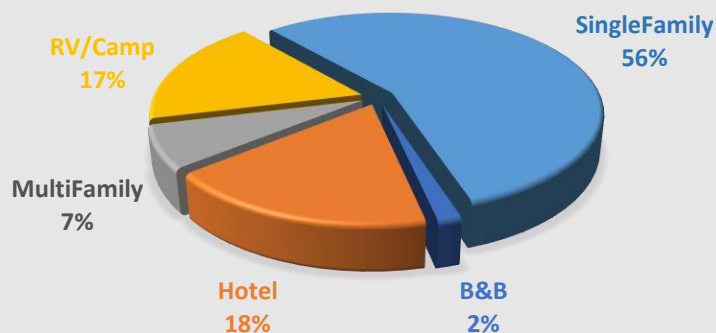

Tillamook County
Transient Lodging Tax Revenue
2017

By Location

(Rounded to nearest dollar)

Location	Quarter				Grand Total
	2017 Q1	2017 Q2	2017 Q3	2017 Q4	
Manzanita, Nehalem, Wheeler	11,088	20,963	47,589	14,267	93,908
Rockaway Beach	10,424	20,491	47,318	13,335	91,568
Tillamook, Bay City, Garibaldi	8,355	13,643	27,163	9,371	58,531
Uninc - Cloverdale	11,343	25,711	54,912	16,056	108,022
Uninc - Garibaldi	10,269	26,515	56,006	8,981	101,772
Uninc - Manzanita	37,183	81,725	178,545	49,752	347,205
Uninc - Neskowin	43,696	78,824	180,853	51,360	354,733
Uninc - Oceanside	62,255	122,620	256,042	78,958	519,874
Uninc - Pacific City	109,983	218,369	450,196	135,620	914,168
Uninc - Rockaway Beach	30,384	58,642	129,223	35,639	253,888
Uninc - Tillamook	15,068	37,913	73,451	16,707	143,139
Various - Online	78,499	80,358	71,862	55,668	286,387
Grand Total	428,548	785,773	1,573,160	485,715	3,273,195

By Lodging Type

Lodging Type	Quarter				Grand Total
	2017 Q1	2017 Q2	2017 Q3	2017 Q4	
B&B	5,477	12,445	23,549	8,872	50,342
Hotel	82,904	142,711	255,589	97,093	578,298
MultiFamily	28,200	52,529	111,863	34,447	227,039
RV/Camp	61,382	153,016	293,273	65,206	572,878
SingleFamily	250,584	425,072	888,885	280,097	1,844,639
Grand Total	428,548	785,773	1,573,160	485,715	3,273,195

2017 LODGING TYPE