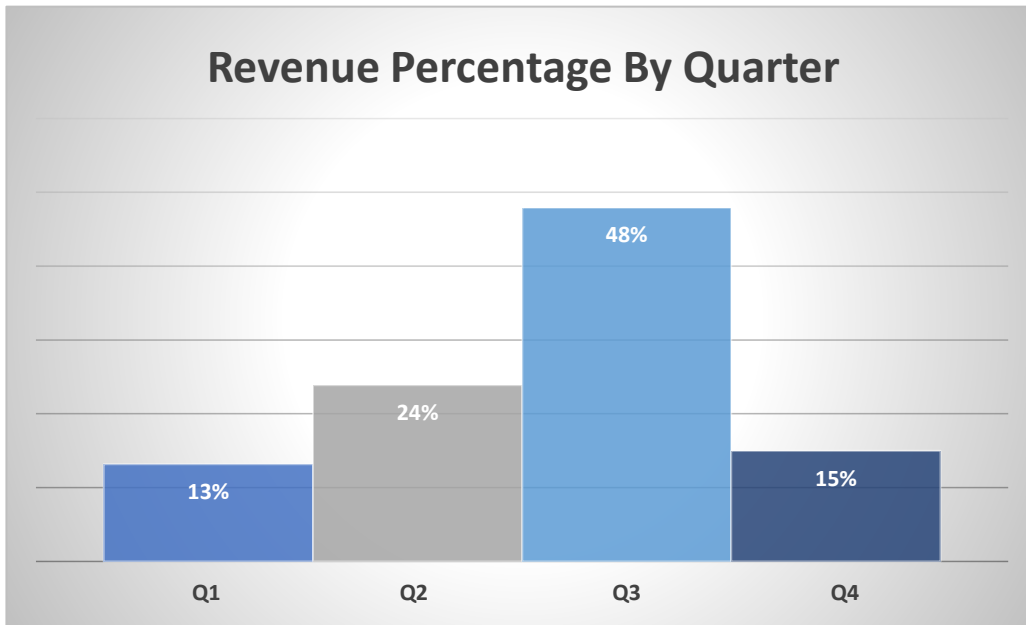

Tillamook County
Transient Lodging Tax Revenue
Summary

(Rounded to nearest dollar)

Year	Q1	Q2	Q3	Q4	Total	Change YTY
2014	271,770	516,548	1,175,050	335,062	2,298,429	
2015	347,583	622,616	1,374,272	411,297	2,755,768	20%
2016	372,408	710,226	1,463,779	430,203	2,976,616	8%
2017	428,548	785,773	1,573,160	485,715	3,273,195	10%
2018	591,053	1,015,024	1,743,560	631,386	3,981,023	22%
Total	2,011,362	3,650,186	7,329,820	2,293,664	15,285,032	

% of Total	13%	24%	48%	15%