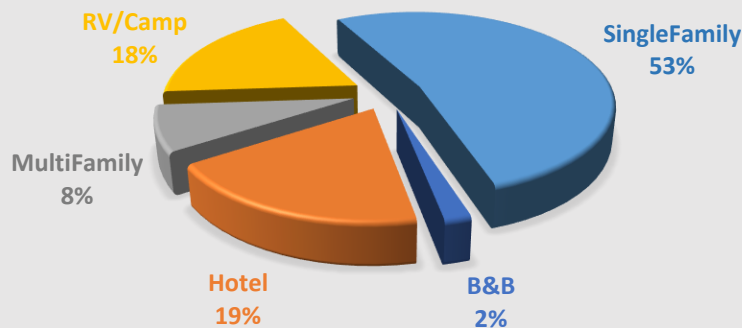

Tillamook County
Transient Lodging Tax Revenue
2016

By Location

(Rounded to nearest dollar)

Location	Quarter				Grand Total
	2016 Q1	2016 Q2	2016 Q3	2016 Q4	
Manzanita, Nehalem, Wheeler	10,900	21,359	47,225	14,474	93,958
Rockaway Beach	10,936	20,516	43,075	12,624	87,152
Tillamook, Bay City, Garibaldi	7,495	13,728	27,242	9,086	57,551
Uninc - Cloverdale	13,953	28,675	56,917	13,567	113,113
Uninc - Garibaldi	7,701	25,628	49,038	6,329	88,695
Uninc - Manzanita	37,113	92,556	177,672	45,838	353,179
Uninc - Neskowin	42,835	74,621	175,198	55,746	348,400
Uninc - Oceanside	71,326	129,644	261,110	85,808	547,889
Uninc - Pacific City	120,482	200,690	421,907	135,112	878,192
Uninc - Rockaway Beach	29,867	59,694	132,004	35,219	256,783
Uninc - Tillamook	13,377	37,957	72,107	16,289	139,730
Various - Online	6,423	5,157	284	112	11,976
Grand Total	372,408	710,226	1,463,779	430,203	2,976,616

By Lodging Type

Lodging Type	Quarter				Grand Total
	2016 Q1	2016 Q2	2016 Q3	2016 Q4	
B&B	7,116	13,632	25,478	10,029	56,255
Hotel	91,812	140,829	243,917	89,578	566,136
MultiFamily	33,948	54,418	113,272	37,175	238,813
RV/Camp	56,814	154,276	272,472	63,300	546,862
SingleFamily	182,719	347,071	808,639	230,121	1,568,550
Grand Total	372,408	710,226	1,463,779	430,203	2,976,616

2016 LODGING TYPE