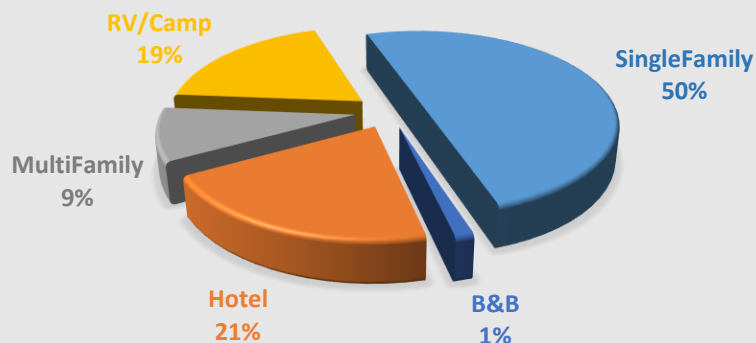

Tillamook County
Transient Lodging Tax Revenue
2014

By Location

(Rounded to nearest dollar)

Location	Quarter				Grand Total
	2014 Q1	2014 Q2	2014 Q3	2014 Q4	
Manzanita, Nehalem, Wheeler	9,649	16,577	39,860	11,843	77,929
Rockaway Beach	7,319	14,069	33,342	9,577	64,308
Tillamook, Bay City, Garibaldi	7,874	15,985	32,452	11,569	67,880
Uninc - Cloverdale	8,924	18,628	46,691	11,244	85,487
Uninc - Garibaldi	6,242	19,677	42,166	5,115	73,200
Uninc - Manzanita	25,076	57,552	133,315	30,078	246,020
Uninc - Neskowin	33,660	51,169	127,480	44,043	256,352
Uninc - Oceanside	47,839	90,034	210,118	64,088	412,079
Uninc - Pacific City	92,997	164,903	356,771	108,980	723,651
Uninc - Rockaway Beach	21,469	36,204	92,492	25,431	175,595
Uninc - Tillamook	10,722	31,750	60,363	13,095	115,929
Grand Total	271,770	516,548	1,175,050	335,062	2,298,429

By Lodging Type

Lodging Type	Quarter				Grand Total
	2014 Q1	2014 Q2	2014 Q3	2014 Q4	
B&B	3,802	7,016	15,065	4,657	30,540
Hotel	69,383	111,786	212,302	81,469	474,940
MultiFamily	28,407	45,879	103,849	35,015	213,149
RV/Camp	39,849	112,135	237,439	40,278	429,701
SingleFamily	130,329	239,732	606,394	173,644	1,150,100
Grand Total	271,770	516,548	1,175,050	335,062	2,298,429

2014 LODGING TYPE