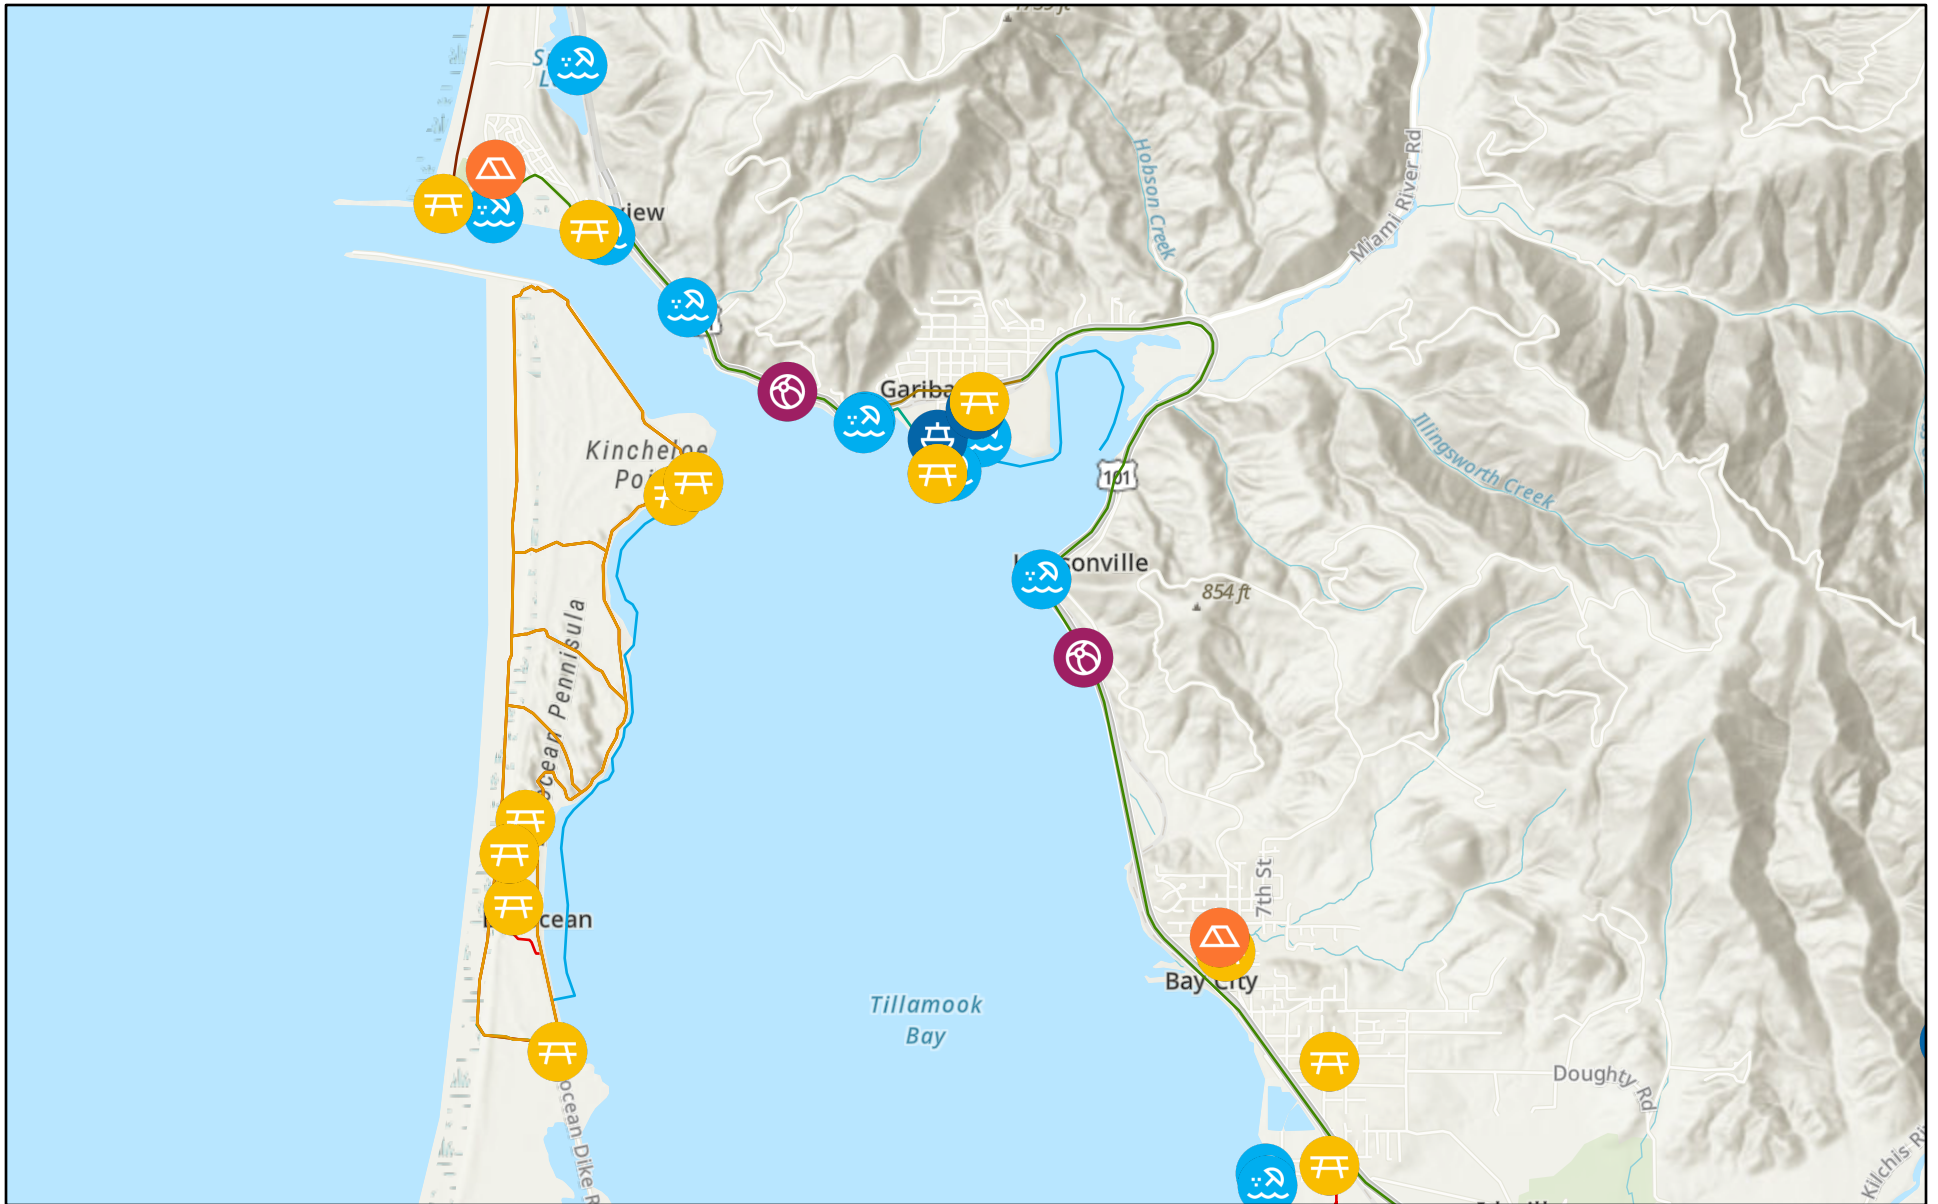

# Garibaldi | Trail and Recreation map of Tillamook County, OR

4/7/2021, 4:11:13 PM

- |   |  |  |   |  |
|---|--|--|---|--|
|  Campgrounds             |  Boat Launches    |  Beach and Water Access |  Hiking Trails      |  Trail            |
|  Parks and Day Use Areas |  Other Recreation |  Equestrian Trails      |  Community Trails   |  Walkway/Sidewalk |
|   |  |  Mountain Bike Trails   |  Oregon Coast Trail |  Water Trails     |
|   |  |  |  Road                |  |

State of Oregon GEO, WA State Parks GIS, Esri Canada, Esri, HERE,

Tillamook Coast and partners