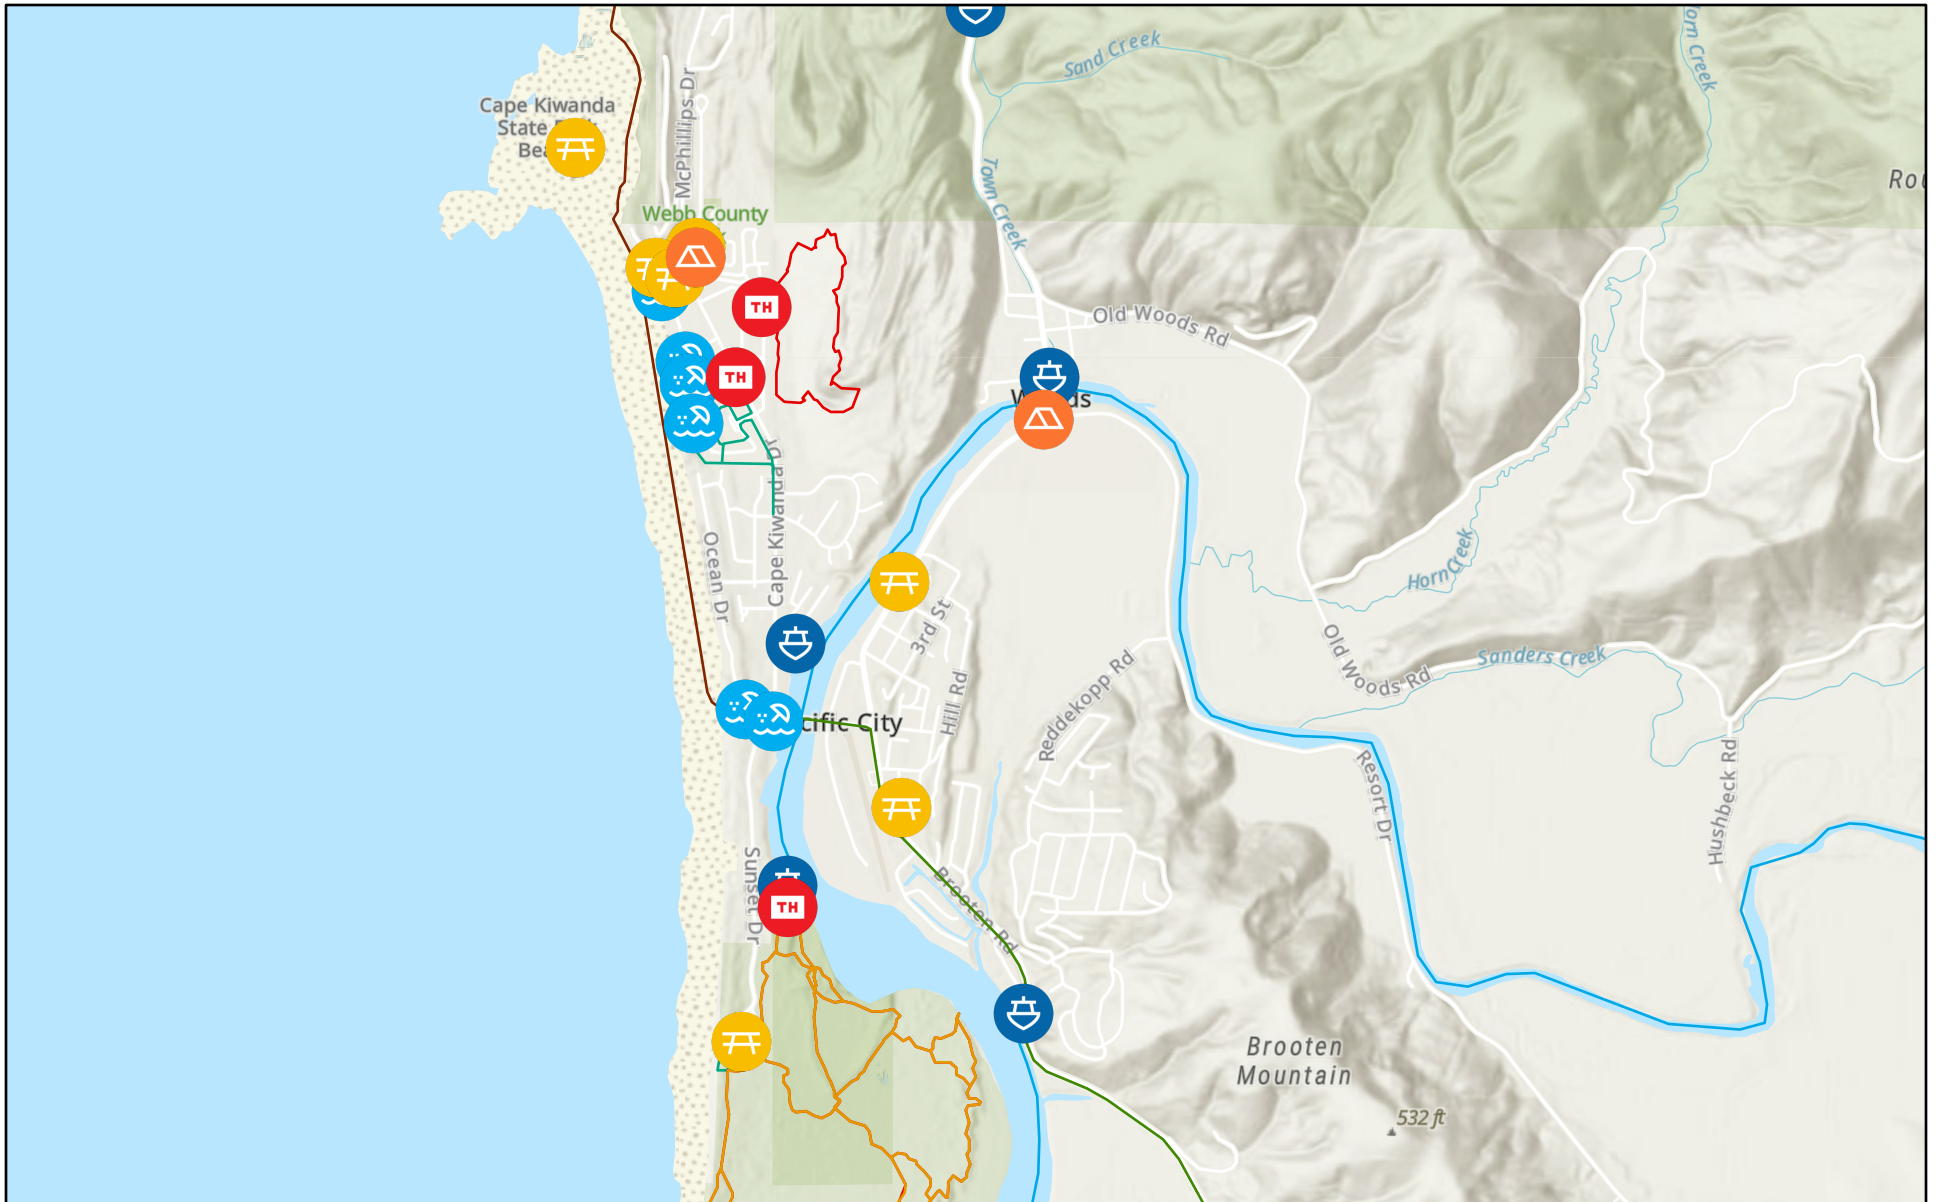

# Pacific City | Trail and Recreation map of Tillamook County, OR

4/7/2021, 4:09:02 PM

1:36,112

-  Campgrounds
-  Trailheads
-  Beach and Water Access
-  Oregon Coast Trail
-  Parks and Day Use Areas
-  Boat Launches
-  Equestrian Trails
-  Road
-  Hiking Trails
-  Community Trails
-  Trail
-  Water Trails

State of Oregon GEO, Esri Canada, Esri, HERE, Garmin, SafeGraph, METI/