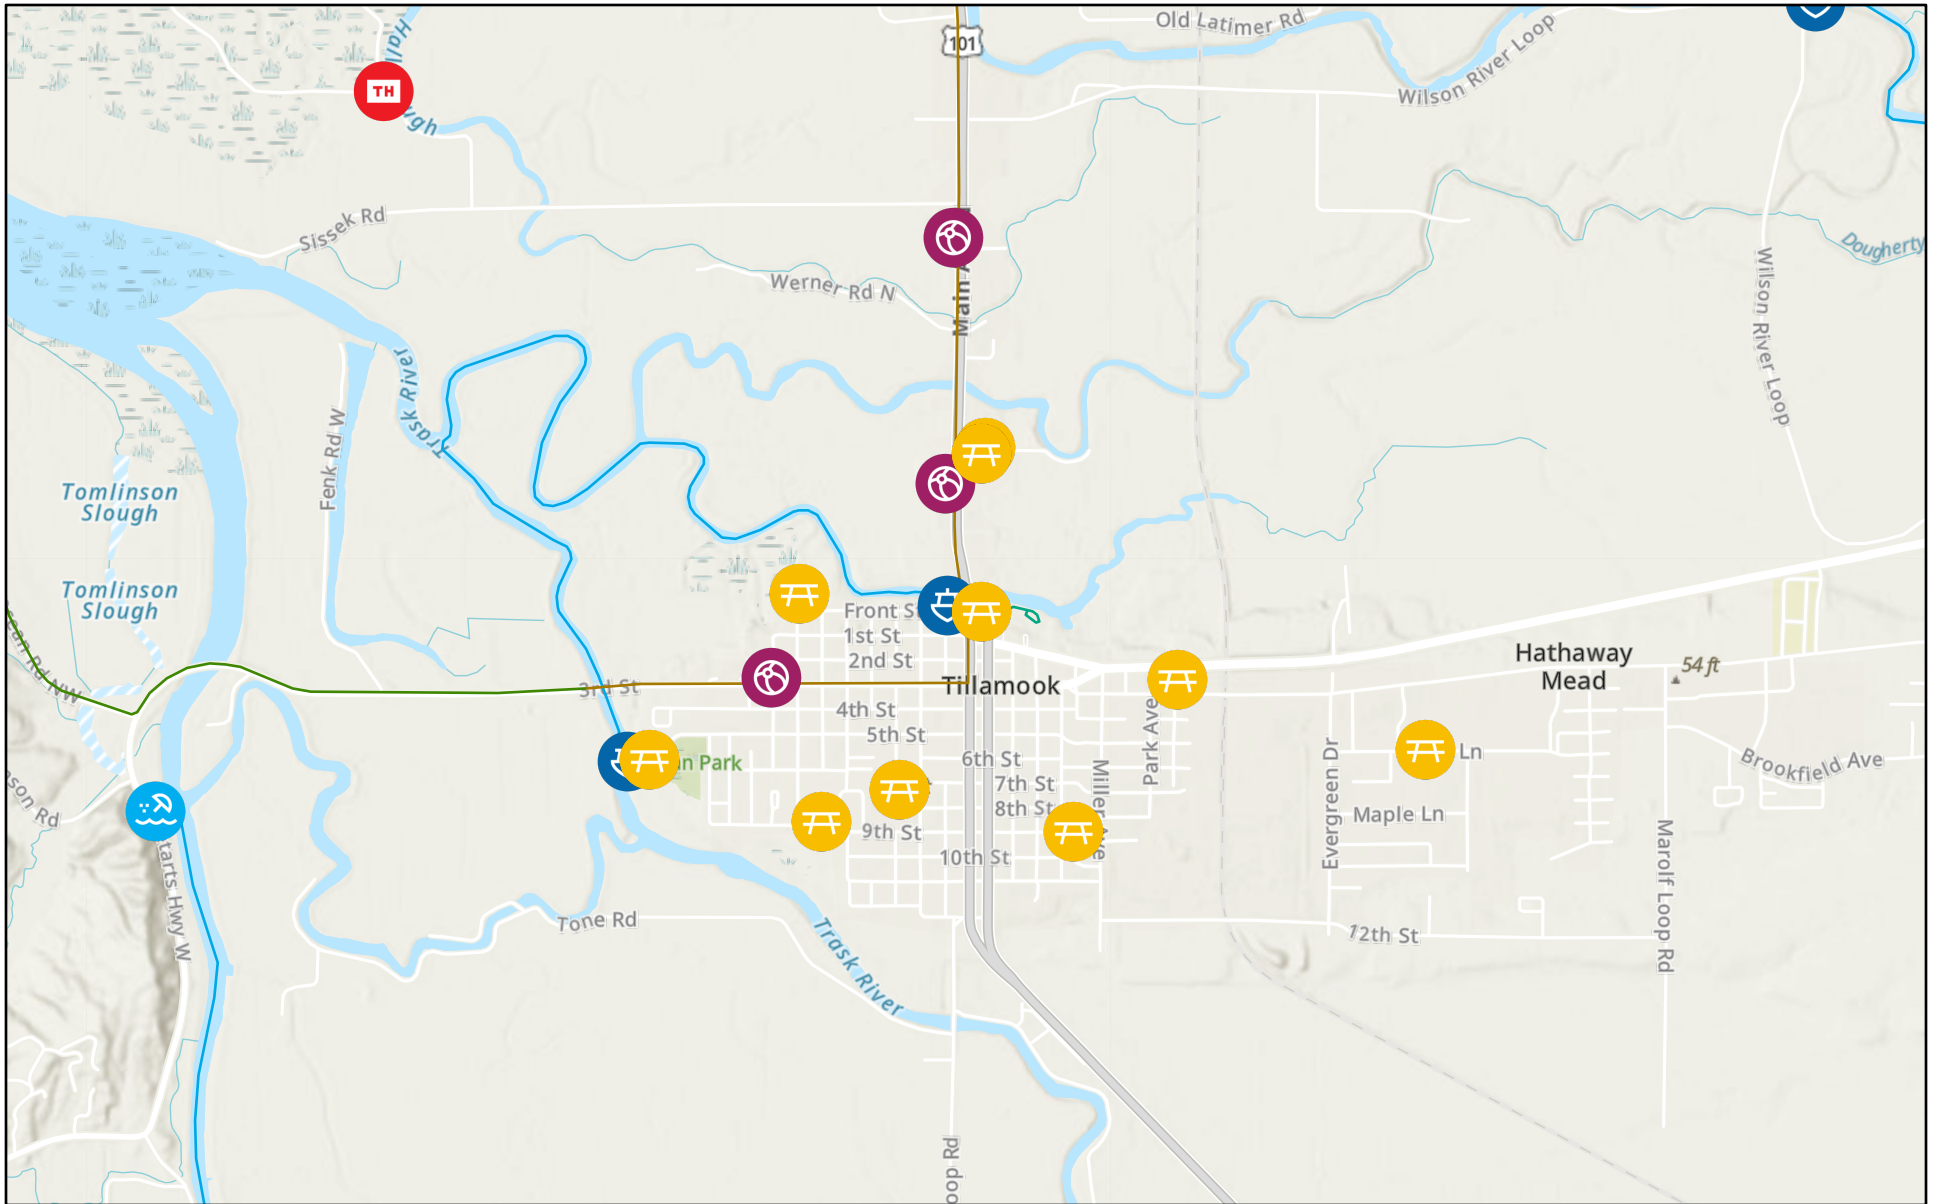

Tillamook | Trail and Recreation map of Tillamook County, OR

4/7/2021, 4:01:22 PM

-  Parks and Day Use Areas
-  Boat Launches
-  Beach and Water Access
-  Oregon Coast Trail
-  Trailheads
-  Other Recreation
-  Community Trails
-  Road
-  Walkway/Sidewalk
-  Water Trails

State of Oregon GEO, Esri Canada, Esri, HERE, Garmin, SafeGraph, METI/