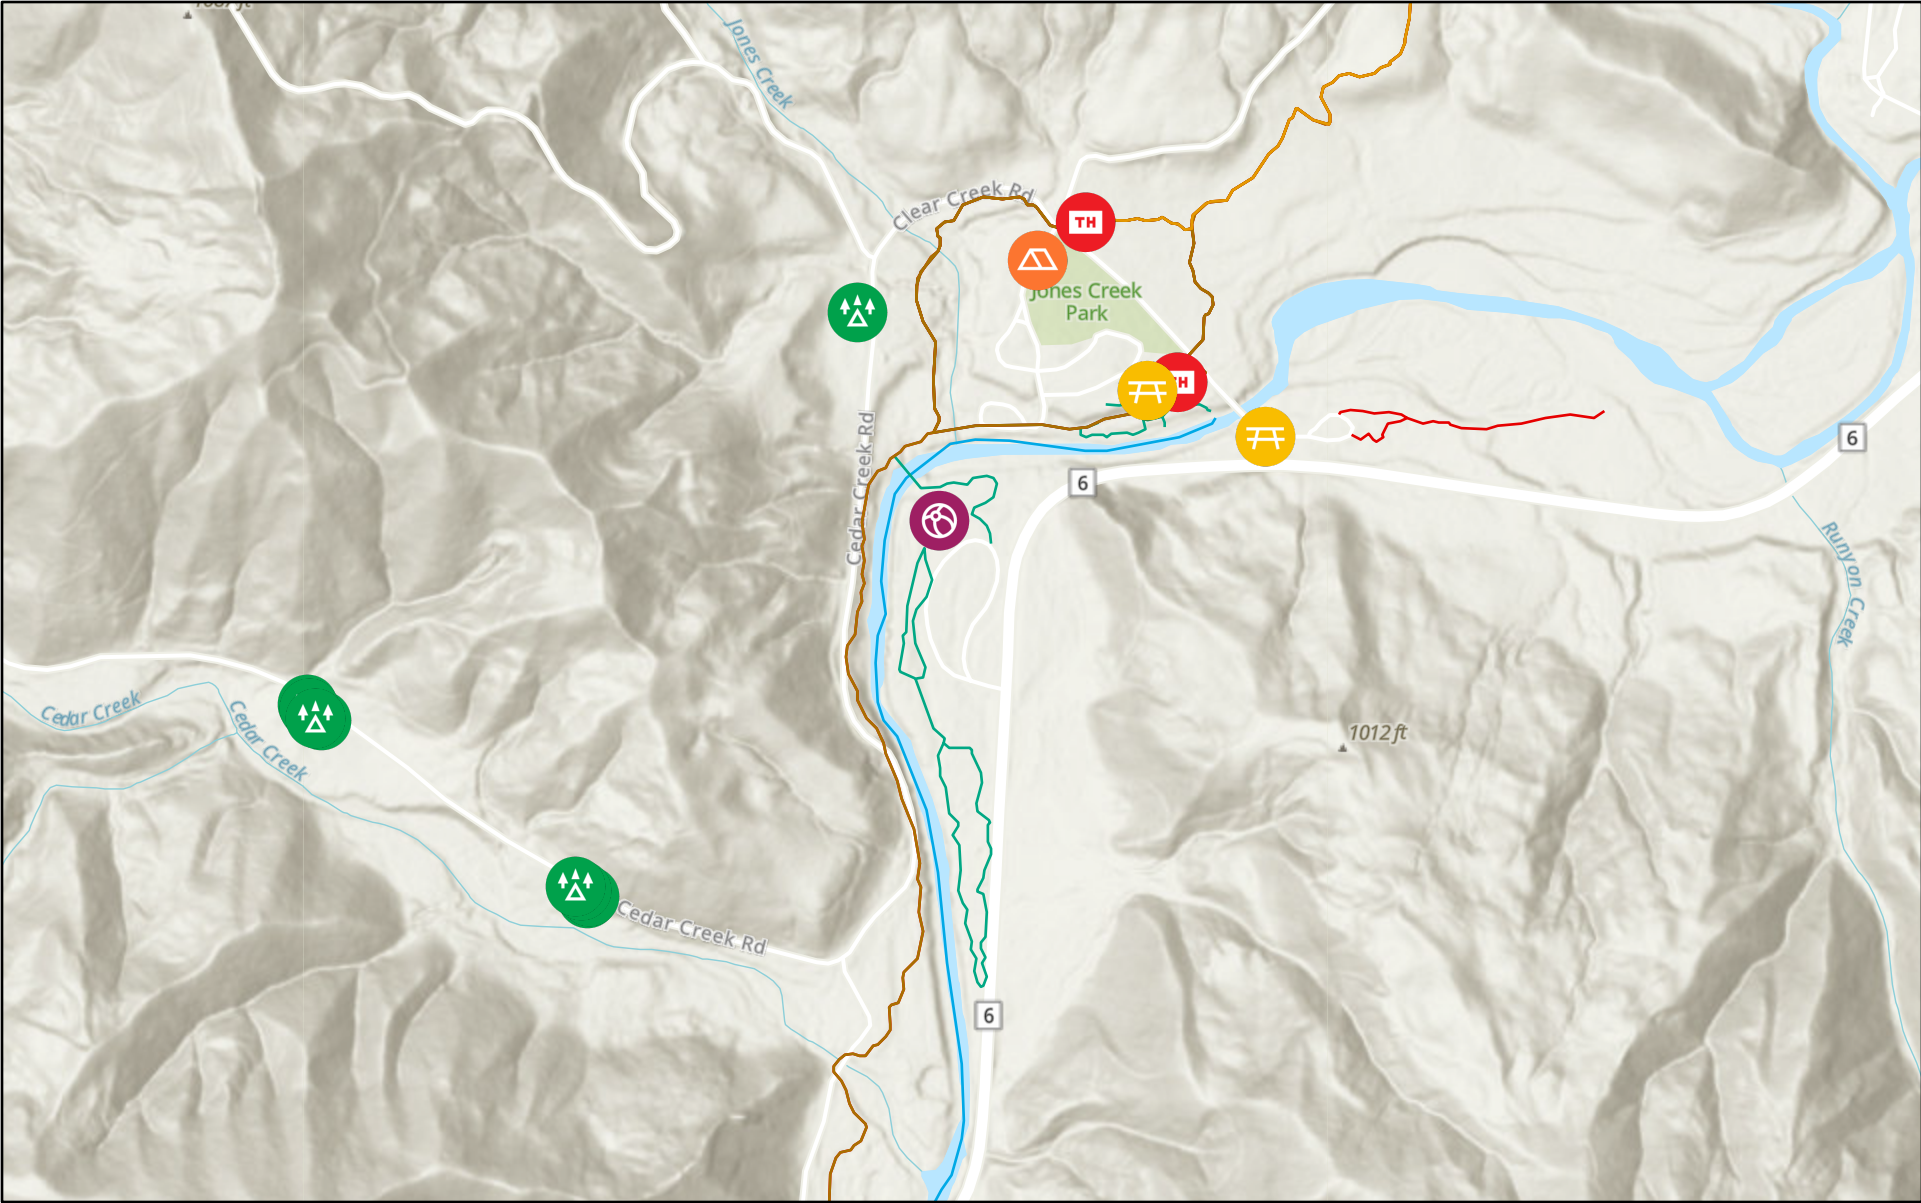

# Tillamook Forest Center | Trail and Recreation map of Tillamook County, OR

4/7/2021, 4:05:41 PM

1:18,056

-  Campgrounds
-  Trailheads
-  Dispersed Campsites
-  Hiking Trails
-  Parks and Day Use Areas
-  Other Recreation
-  Equestrian Trails
-  Community Trails
-  Mountain Bike Trails
-  Water Trails

Esri Community Maps Contributors, State of Oregon GEO, WA State Parks

Tillamook Coast and partners